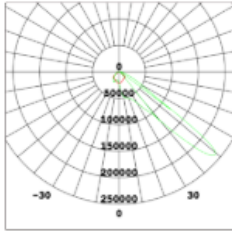

BEAM ANGLES

F04001X